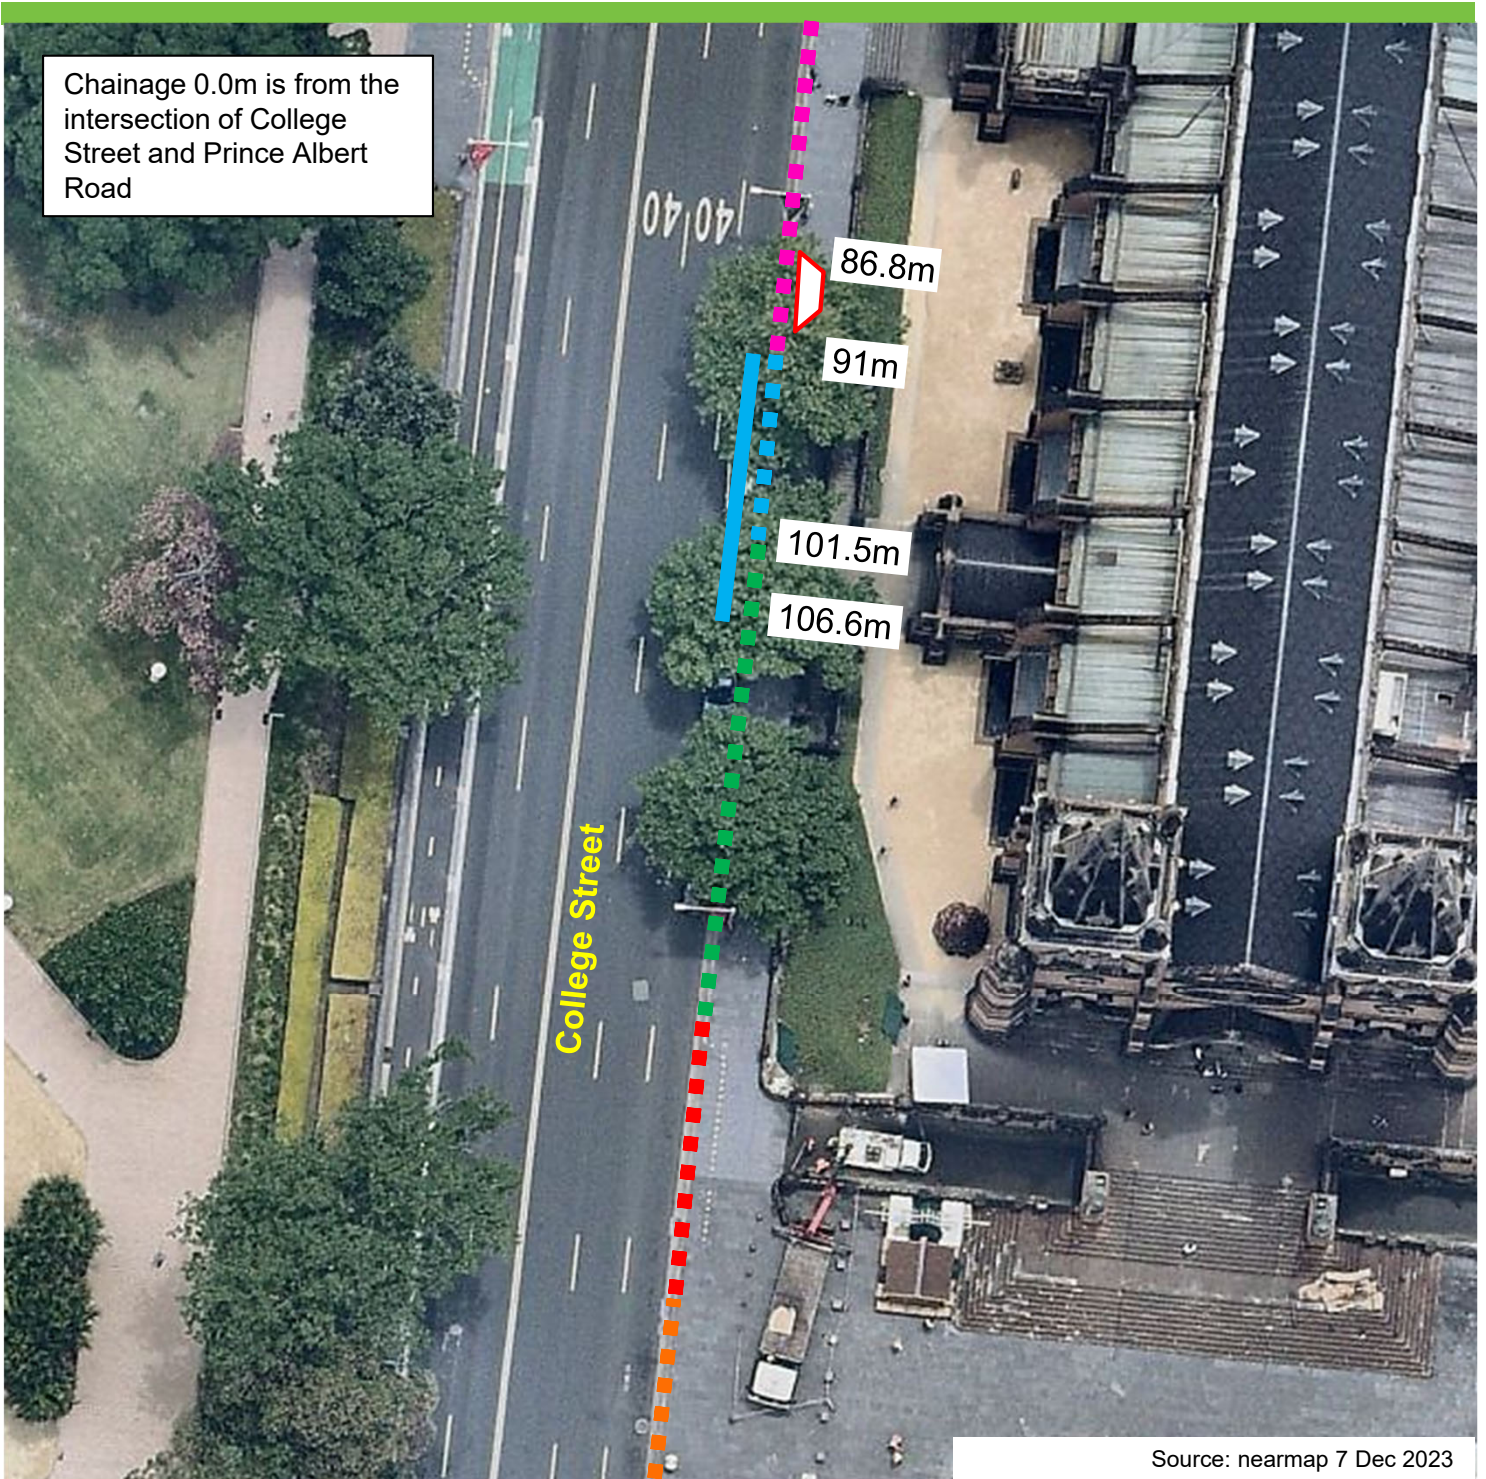

College Street, Sydney Proposed parking changes

Existing

- ■ ■ No Parking
- ■ ■ No Parking
Funeral Vehicles Excepted
- ■ ■ No Parking
Wedding Vehicles Excepted
- ■ ■ 2P Ticket 8am-6pm Mon-Fri
- ■ ■ 4P Ticket 6pm-10pm Mon-Fri
- ■ ■ 8am-10pm Sat-Sun & Public Holidays

 Existing kerb ramps

62

Proposed

- ■ ■ Mobility Parking
-  4P Mobility Parking
6am-10pm